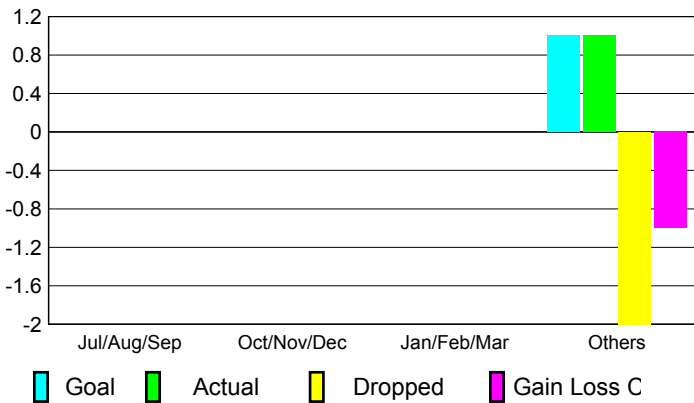

2008-2009 GMT Quarterly Report for District (or Undistricted) **District 107 D**

GMT: **JON BJARNI THORSTEINSSO**

Location: **FINLAND**

GMT CA: **4**

CLUBS

Club Results 2008-2009

Clubs 2007-2008

Month	New Club Goal	Actual New Clubs	Actual Dropped Clubs	Gain/Loss of Clubs	Gain/Loss of Clubs
Jul/Aug/Sep	0	0	0	0	0
Oct/Nov/Dec	0	0	0	0	0
Jan/Feb/Mar	0	0	0	0	0
Apr/May/June	1	1	-2	-1	0
Totals	1	1	-2	-1	0

Club Results 2008-2009

Goal, New, Dropped, Gain/Loss

Comparison of Club Gain/Loss

Current Year Compared to the Previous Year