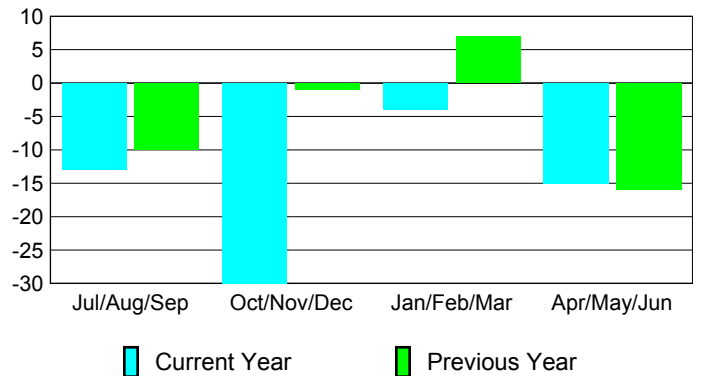

Gender Comparison 2008-2009

Jul/Aug/Sep

Oct/Nov/Dec

Jan/Feb/Mar

Apr/May/June

Male

Female