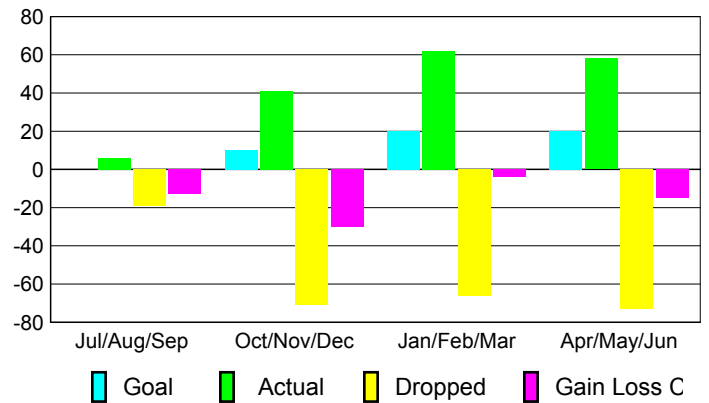

Membership Results 2008-2009

Goal, New, Dropped, Gain/Loss

Comparison of Membership Gain/Loss

Current Year Compared to the Previous Year